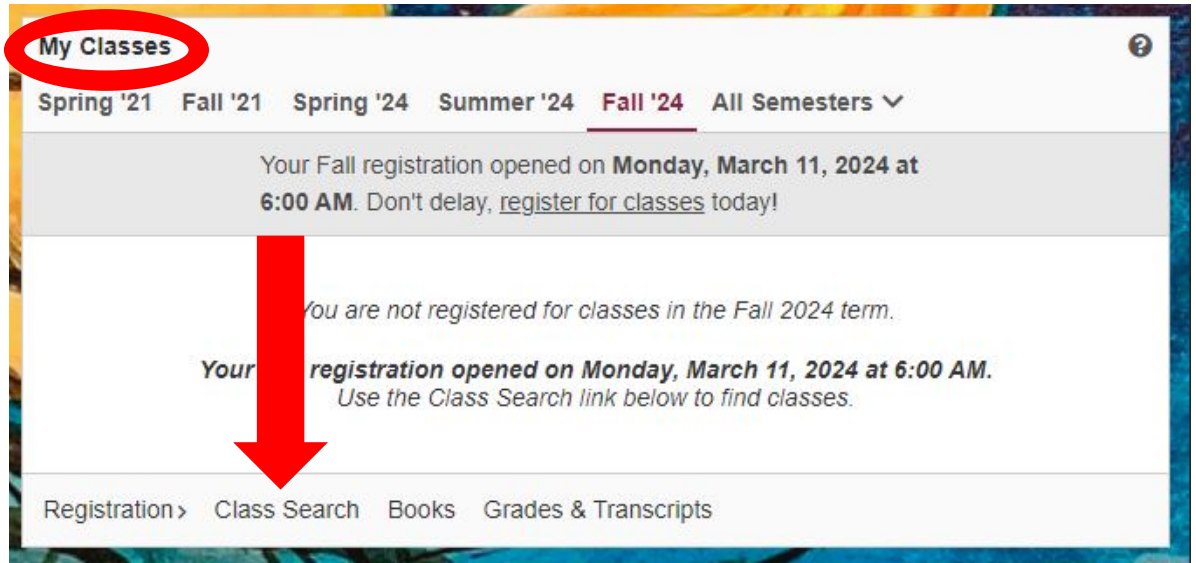

How to search for your classes:

1. Click on the "Class Search" on your MyASU's My Classes Box.

2. You will now be taken to the Class Search website.

The screenshot shows the 'Class Search' header in a white box on a background of trees. Below the header is a search form with four columns: 'Term', 'Subject', 'Number', and 'Keyword search'. The 'Term' dropdown is set to 'Fall 2024', the 'Subject' dropdown is set to 'HSC', and the 'Number' text box contains '210'. The 'Keyword search' text box contains the placeholder text 'Enter keywords'. To the right of the form is a yellow button with a magnifying glass icon and the text 'Search Classes', and a purple link labeled 'Advanced Search'.

3. You can type in the subject abbreviations and course number to search.
4. To use the advanced search, click “advanced search.”

This screenshot is identical to the one above, but with a red arrow pointing from the right edge of the image towards the 'Advanced Search' link.